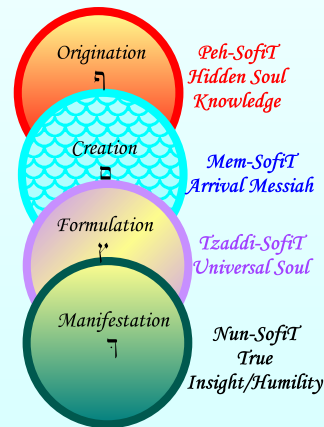

*Four Worlds*  
*Reviewing the Power of Creation*  
*Zoom Class*  
*November 14 -15, 2020*

**Review and More!**

In July we initiated our awareness of a sacred level of the Universe Moving the Realms of Creation in new ways. We also learned we could use the fields in our mastery of creating.

Saturday, November 14<sup>th</sup> we open the class with discussions, questions, and how each has been able to uncover and discover more wisdom. On Sunday November 15<sup>th</sup> I will offer another level of blessings that are providing another wisdom of the Universe being offered to aid the process of creating.