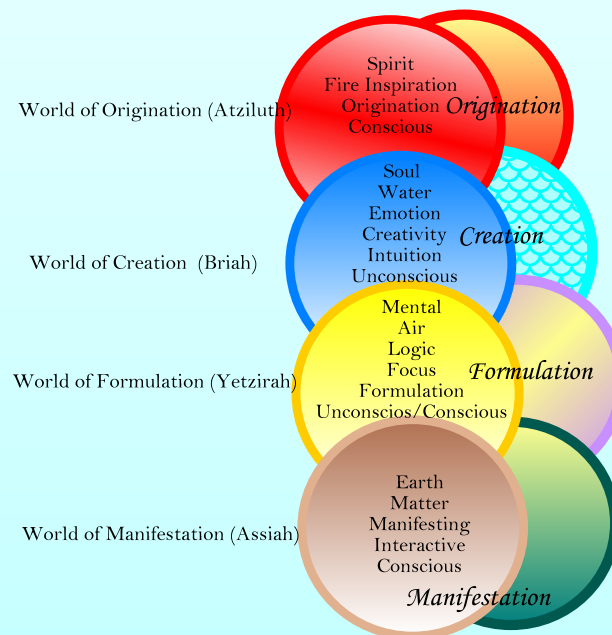

MYSTICAL WORLDS OF CREATION

July 18-19, 2020
An On-Line Zoom Class

From the depth of meditation, communication with Masters, and the Wisdom of the Holy One, insights to the sacred wisdom of Creation are presented. Swimming through Da'ath, aligning with Ain, listening to the vibrations of the Universe, and the Masters revealing ITs wisdom, Katherine brings a Story of a New Creation that is occurring in the underbelly of our supernal consciousness.

Are you ready to learn of this wisdom?

For four hours each day, we will go into the philosophy of the 4 worlds being revealed and making evident that Grand Work of the Divine in creating the New World or New Paradigm. We are in the flow and are called to become aware of it.